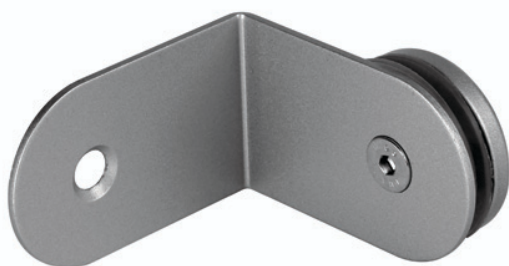

PRODUCT SHEET

Description:

Glass/Wood Connector 90DG, Brass, CPL, Outer Mounting, 62,5x62,5x40mm

Item number:

22.10.066-0

Units	Box	Carton	HS Code	Barcode
Pcs.	0	70	8302420090	
				5704866082570

SISO A/S

Mileparken 11
DK-2740 Skovlunde
Denmark
VAT: DK 24786013

Phone +45 45 830 900

www.siso.dk
siso@siso.dk

Danske Bank
Nytorv Branch
Copenhagen
SWIFT: DABADKKK

Account no.
4180 3112 112936
IBAN Account
DK7230003112112936